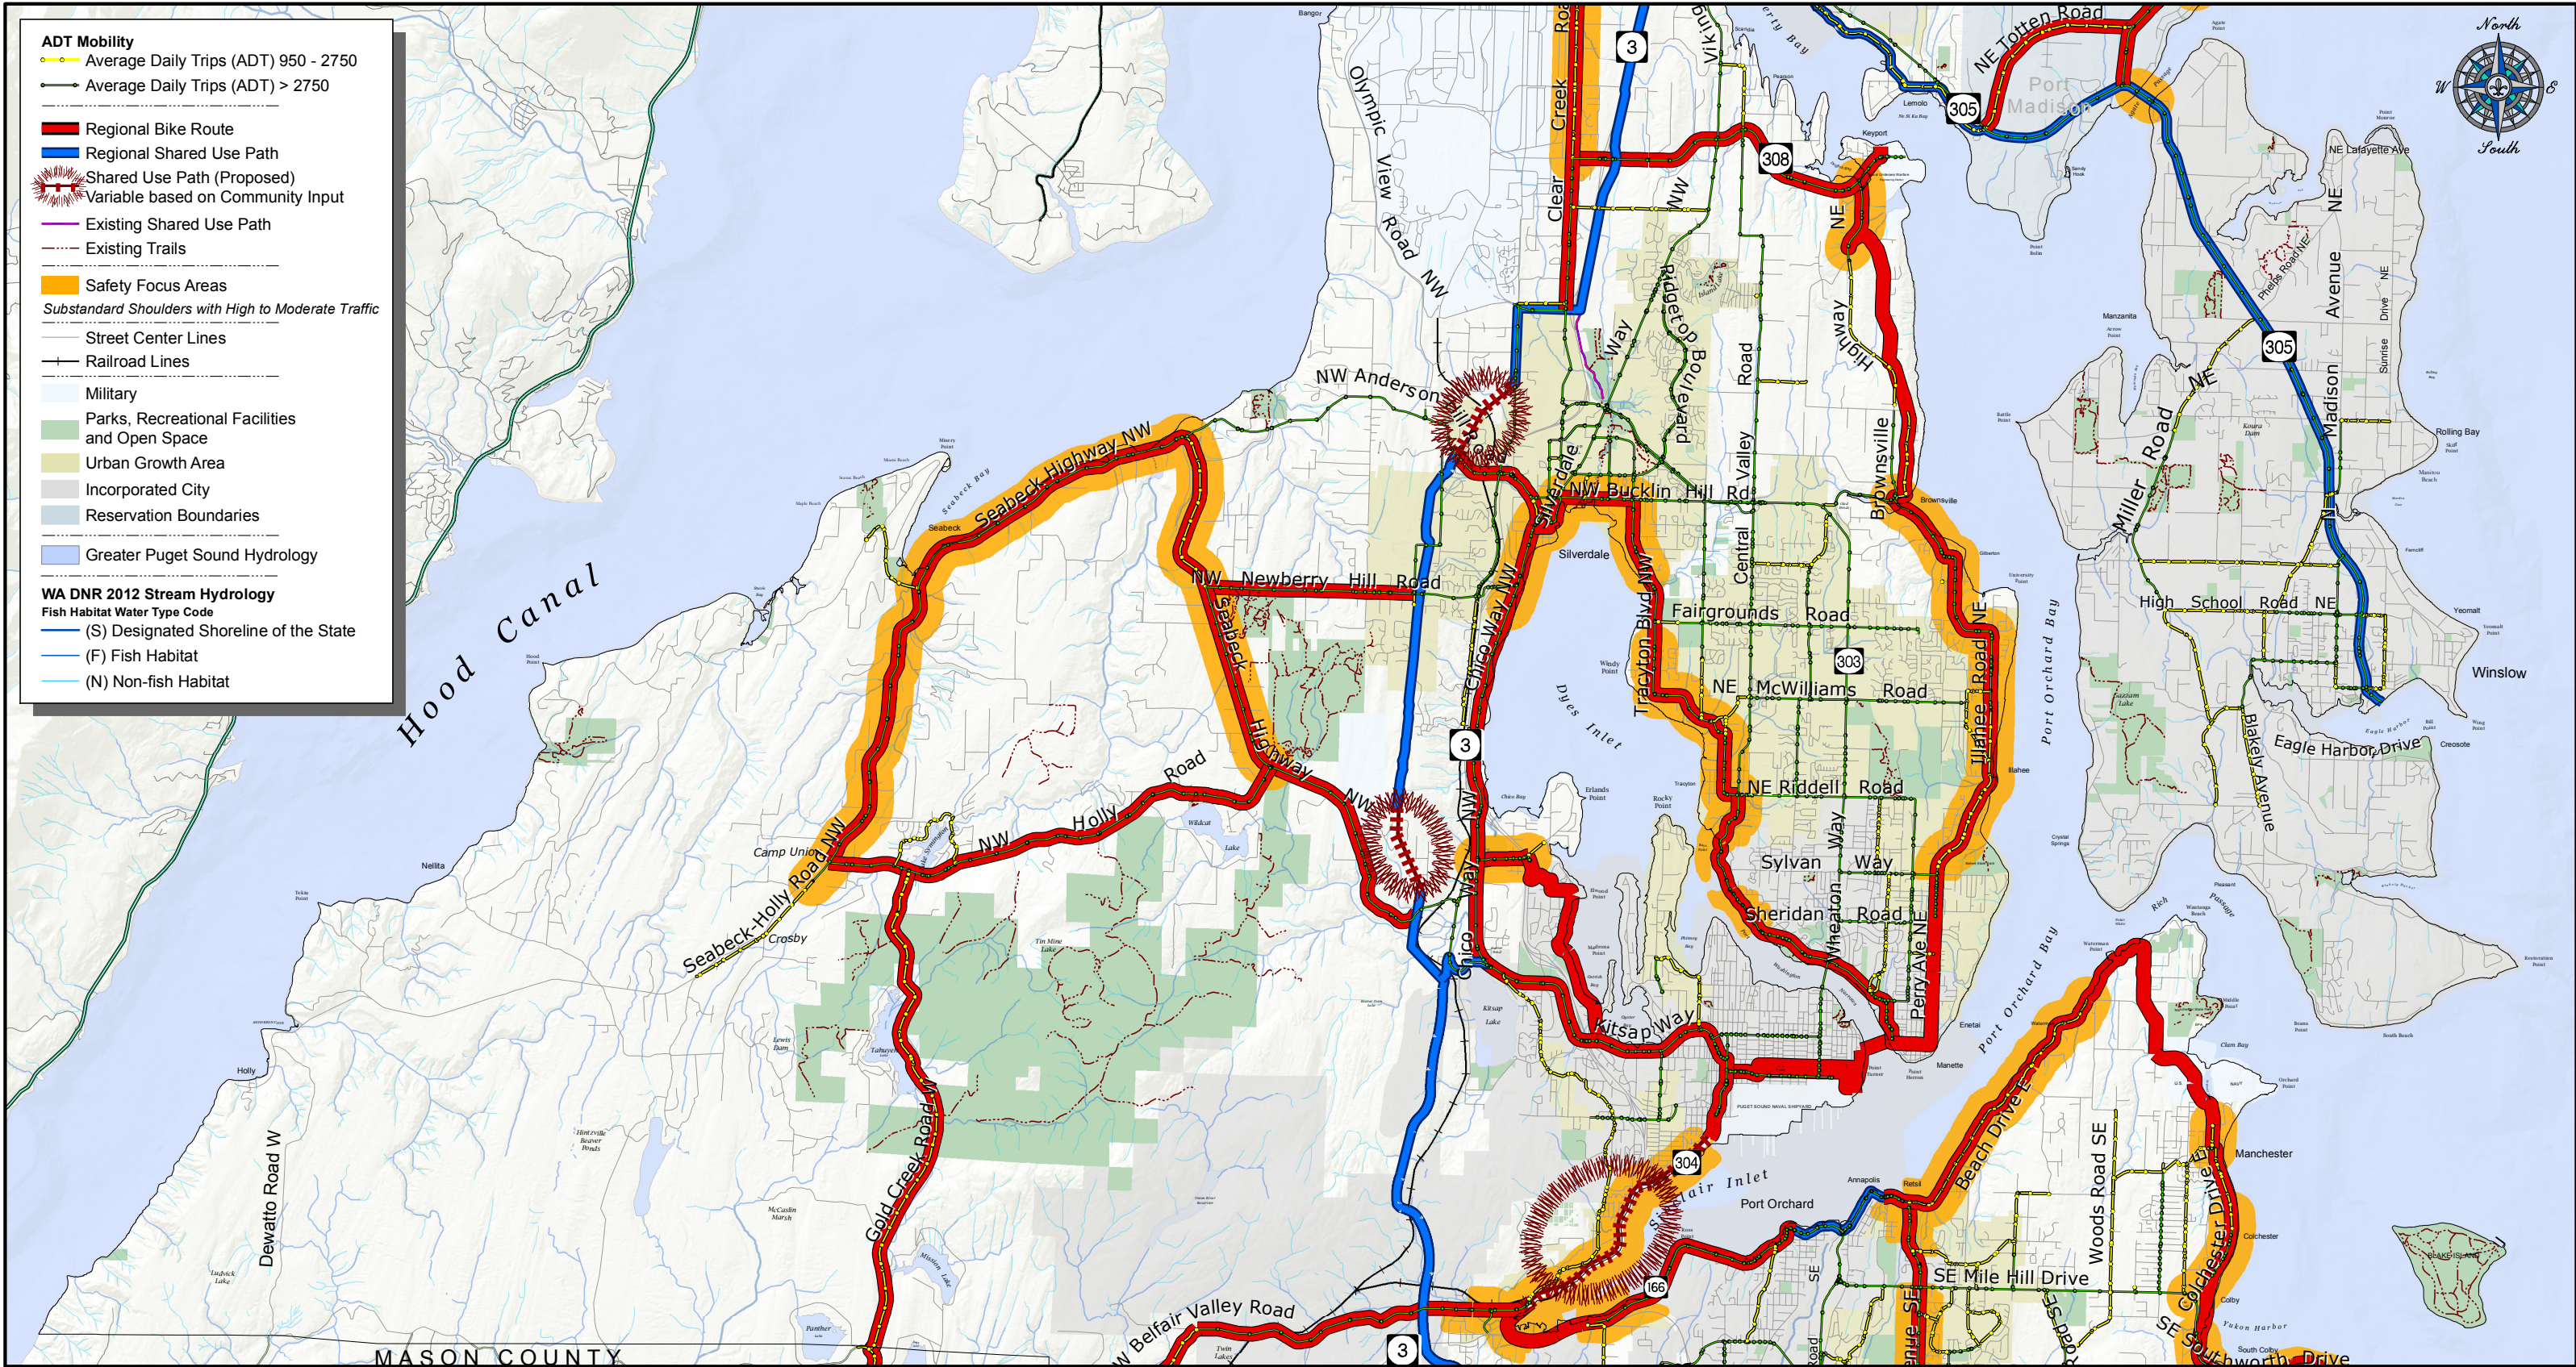

Safety Focus Areas in North Kitsap County

Kitsap County
Special Projects Division & Community Development
614 Division Street
Port Orchard, Washington 98366
VOICE (360) 337-5777

This map was created from existing map sources, not from field surveys. While great care was taken in using the most current map sources available, no warranties of any sort, including accuracy, fitness, or merchantability accompany this product. The user of this map assumes responsibility for determining its suitability for its intended use.

Map Date: October, 2013

Safety Focus Areas in Central Kitsap County

Kitsap County
 Special Projects Division & Community Development
 614 Division Street
 Port Orchard, Washington 98366
 VOICE (360) 337-5777

This map was created from existing map sources, not from field surveys. While great care was taken in using the most current map sources available, no warranties of any sort, including accuracy, fitness, or merchantability accompany this product. The user of this map assumes responsibility for determining its suitability for its intended use.

Map Date: October, 2013

Safety Focus Areas in South Kitsap County

Kitsap County
 Special Projects Division & Community Development
 614 Division Street
 Port Orchard, Washington 98366
 VOICE (360) 337-5777