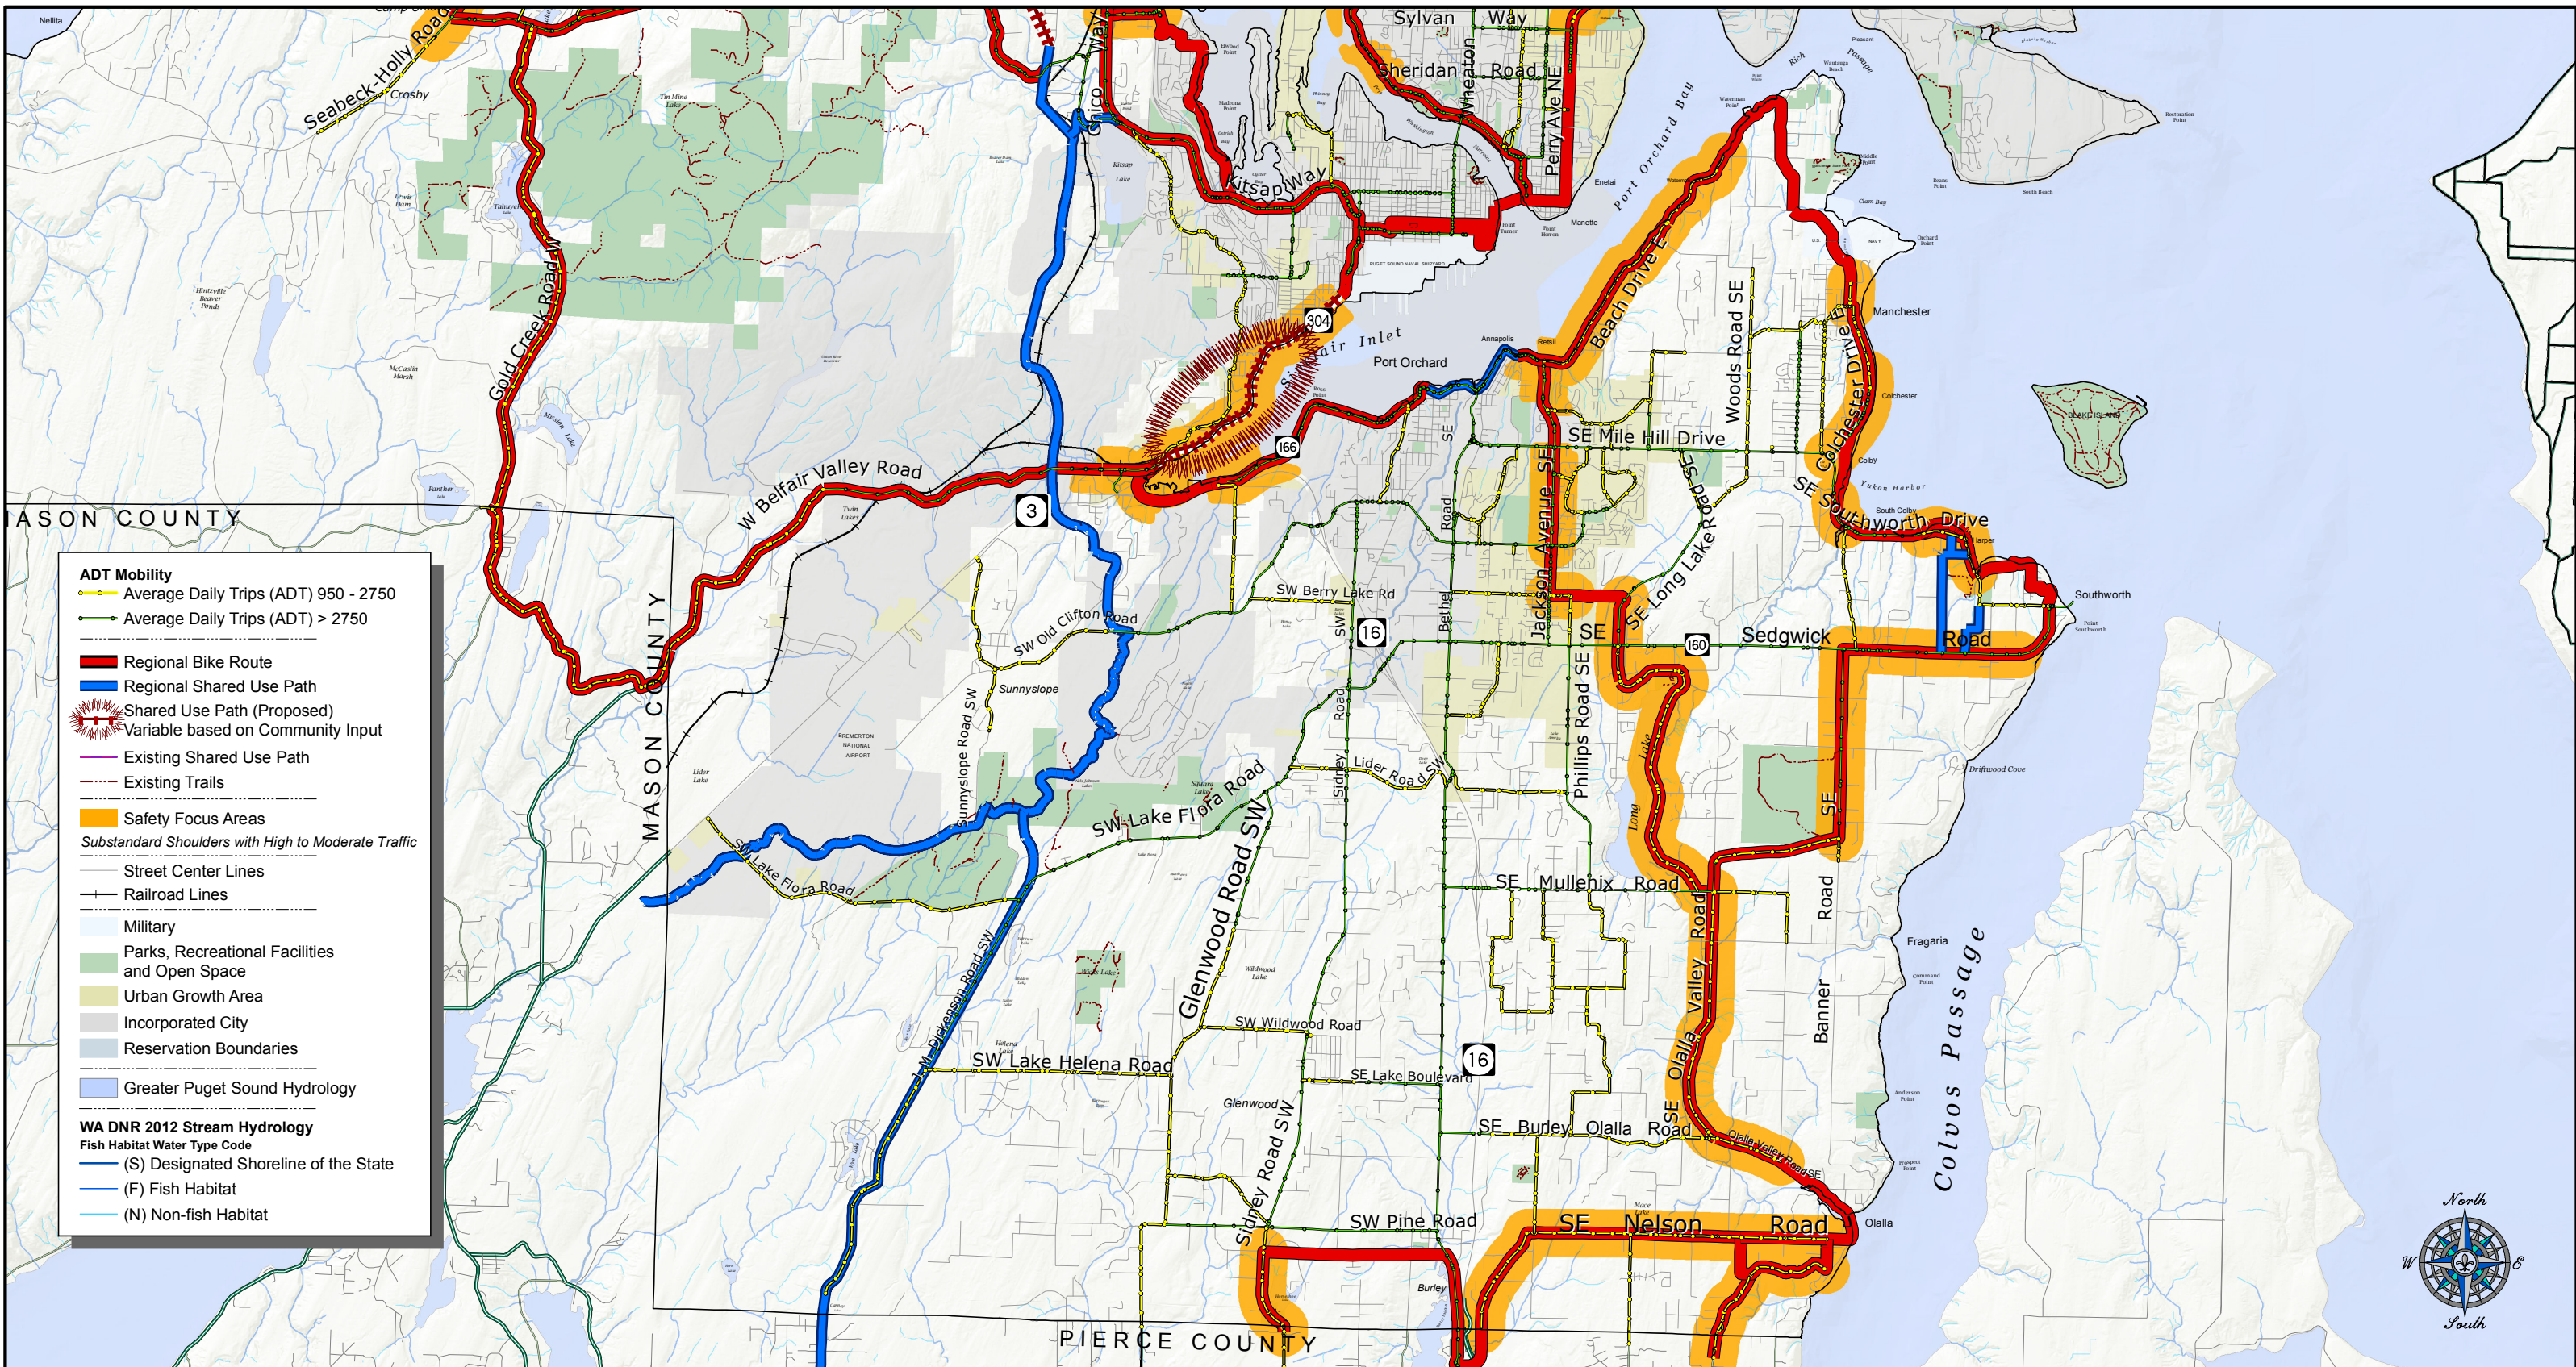

Map Date: October, 2013

Safety Focus Areas in Central Kitsap County

Kitsap County
 Special Projects Division & Community Development
 614 Division Street
 Port Orchard, Washington 98366
 VOICE (360) 337-5777

This map was created from existing map sources, not from field surveys. While great care was taken in using the most current map sources available, no warranties of any sort, including accuracy, fitness, or merchantability accompany this product. The user of this map assumes responsibility for determining its suitability for its intended use.

Map Date: October, 2013

Safety Focus Areas in South Kitsap County

Kitsap County
 Special Projects Division & Community Development
 614 Division Street
 Port Orchard, Washington 98366
 VOICE (360) 337-5777