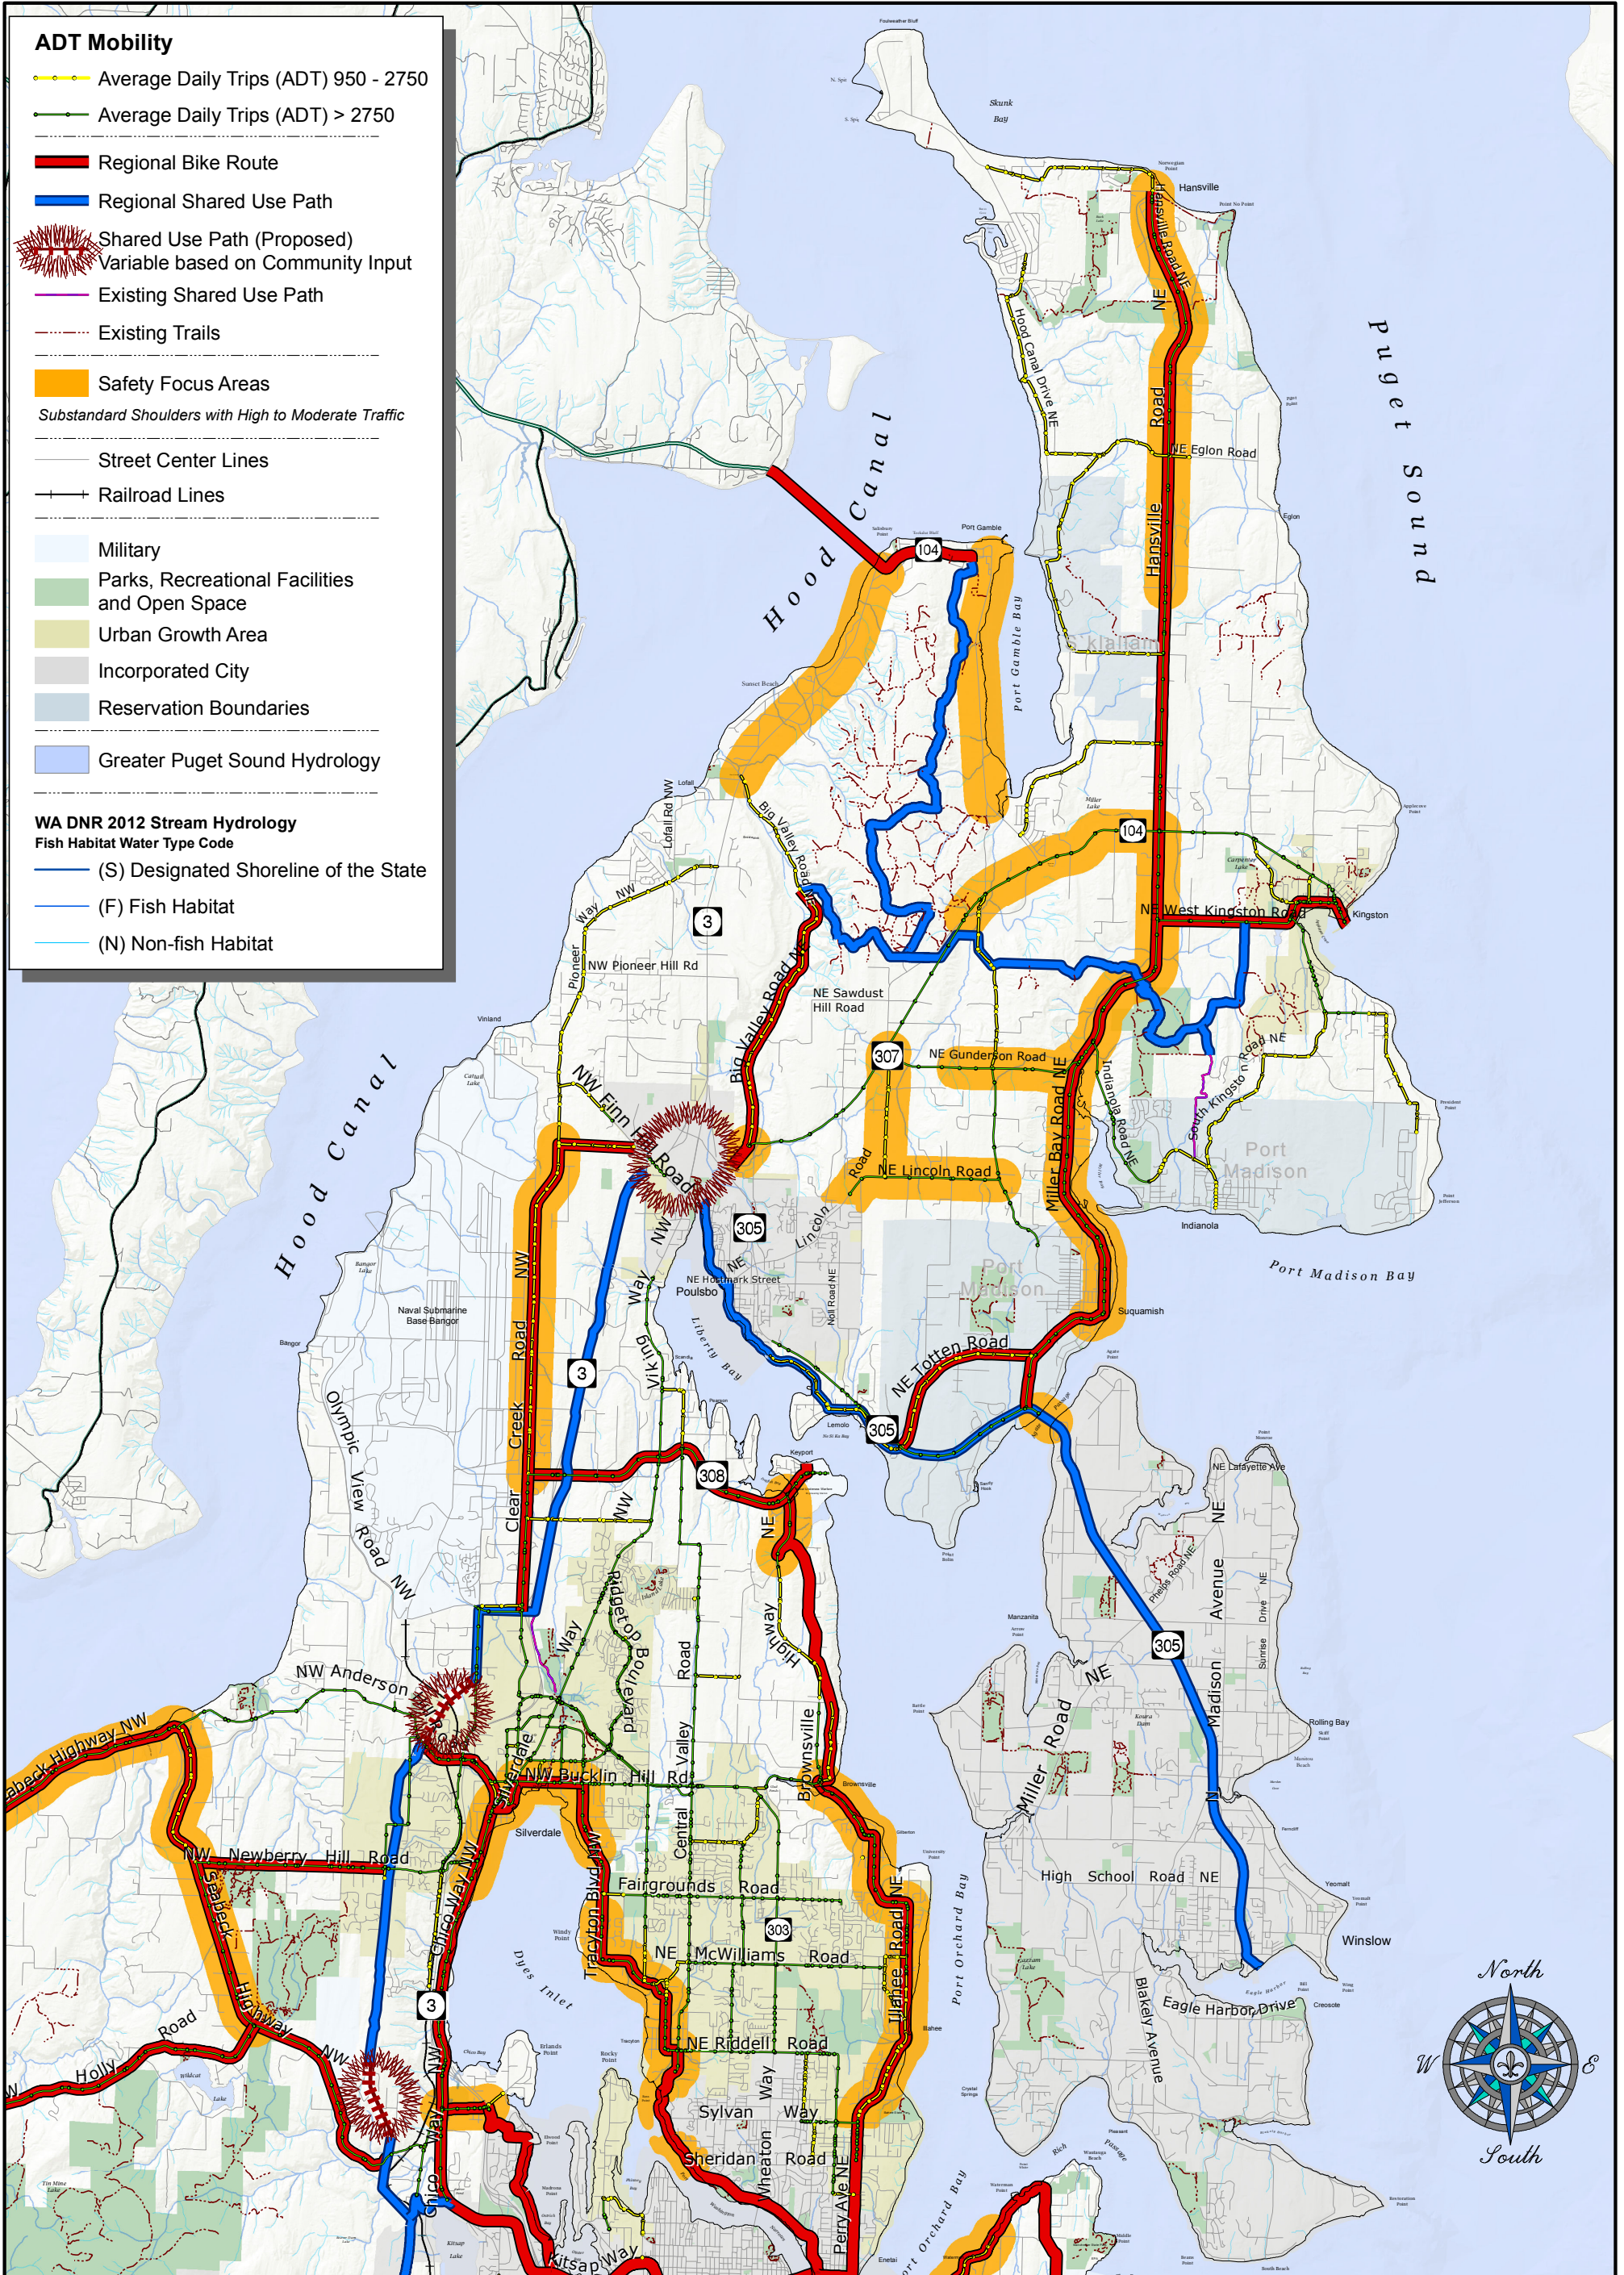

Safety Focus Areas in North Kitsap County

Kitsap County
Special Projects Division & Community Development
614 Division Street
Port Orchard, Washington 98366
VOICE (360) 337-5777

This map was created from existing map sources, not from field surveys. While great care was taken in using the most current map sources available, no warranties of any sort, including accuracy, fitness, or merchantability accompany this product. The user of this map assumes responsibility for determining its suitability for its intended use.

Map Date: October, 2013

Safety Focus Areas in Central Kitsap County

Kitsap County
 Special Projects Division & Community Development
 614 Division Street
 Port Orchard, Washington 98366
 VOICE (360) 337-5777

This map was created from existing map sources, not from field surveys. While great care was taken in using the most current map sources available, no warranties of any sort, including accuracy, fitness, or merchantability accompany this product. The user of this map assumes responsibility for determining its suitability for its intended use.